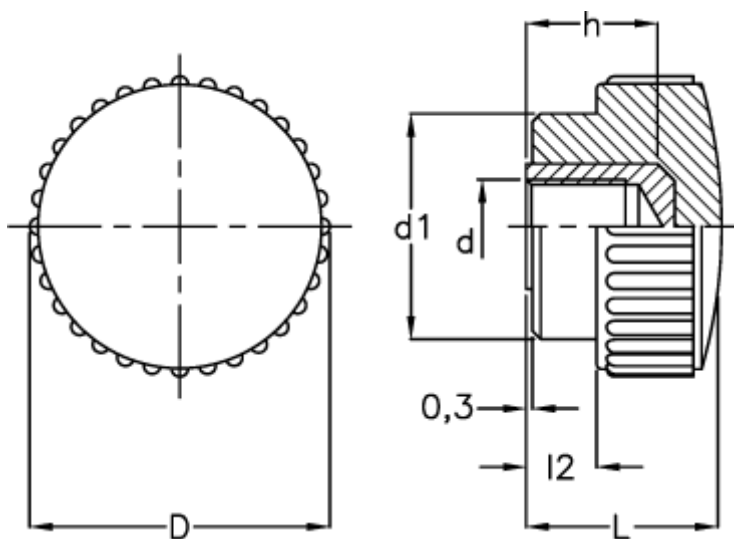

Article number: 2302002501
Description: E+G Knurled grip knob
B.193/30 B-M8

Measures

D	= 31
d1	= 24
d 6H	= M8
h	= 10
L	= 18
l2	= 6